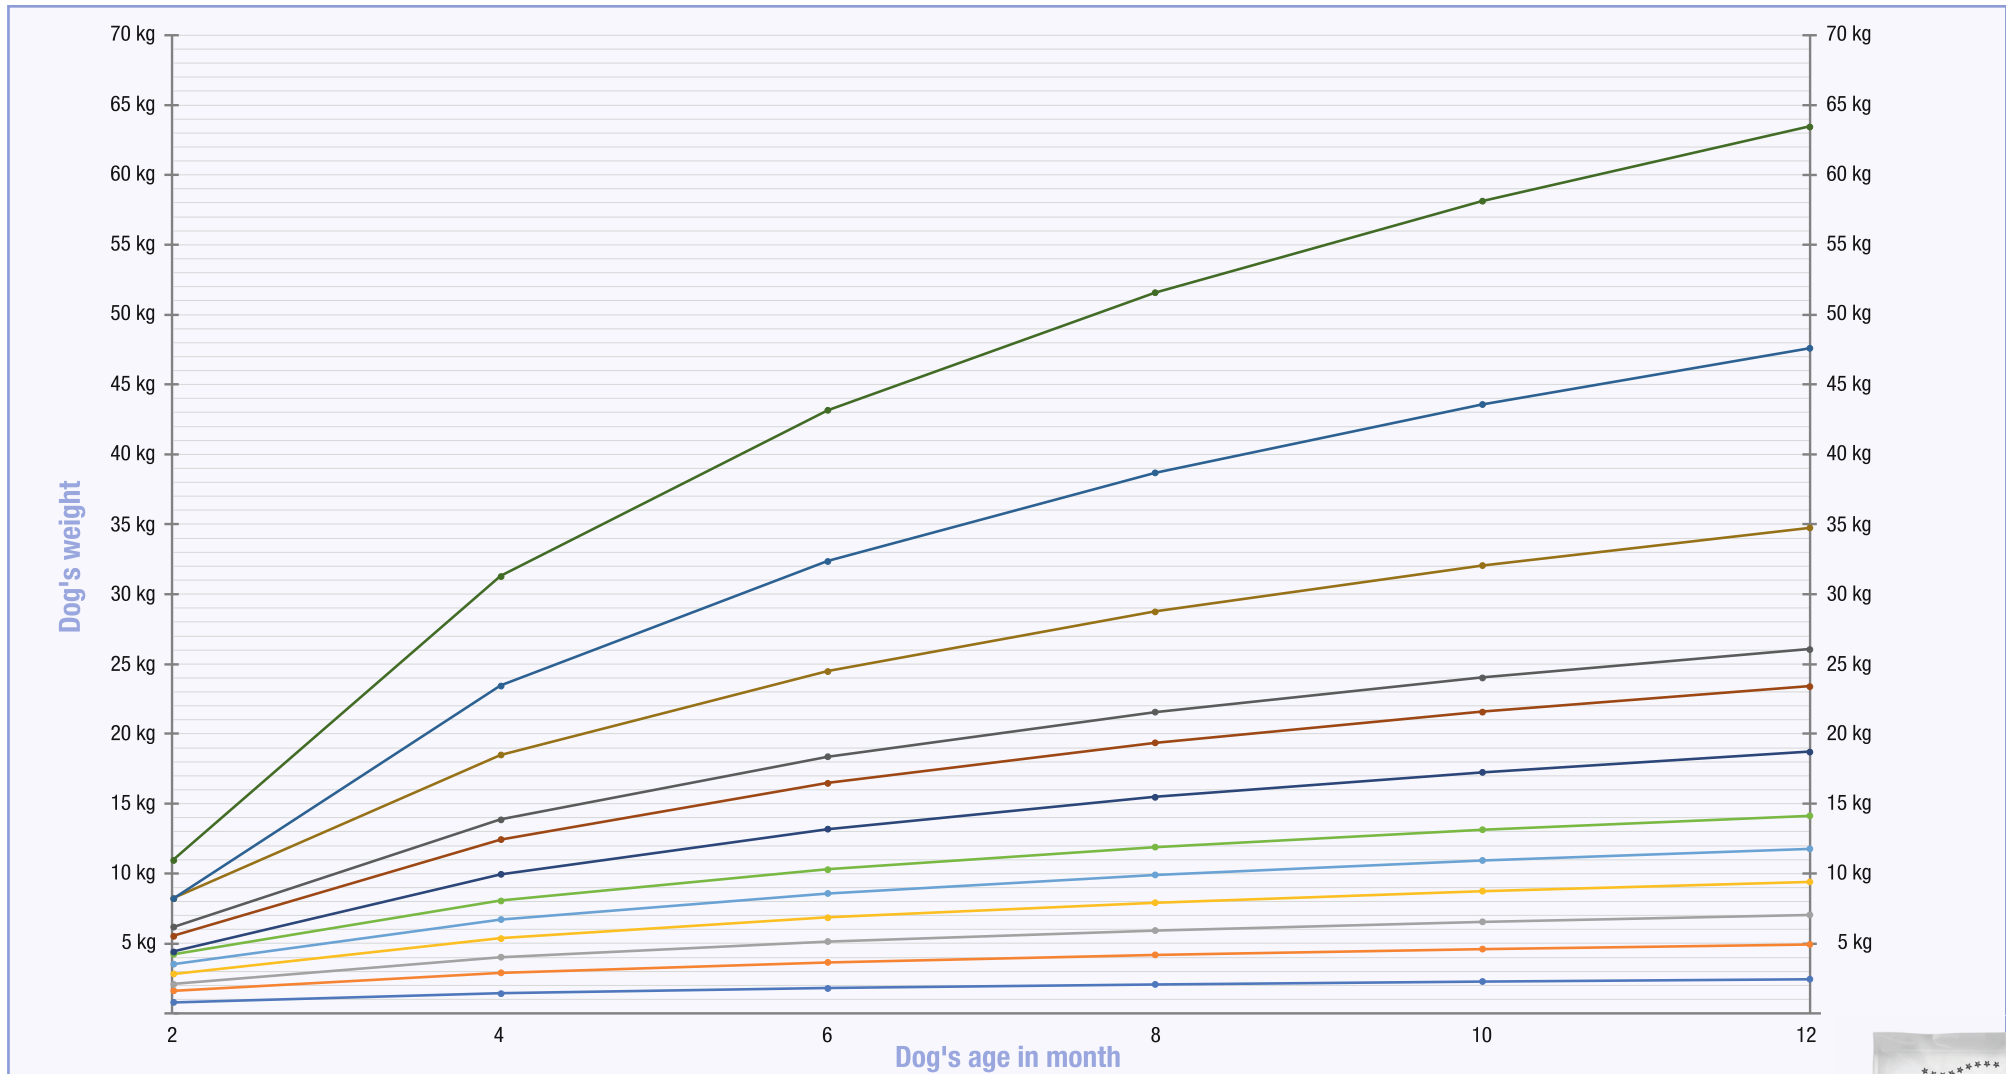

# feeding table for puppies

for Puppy Chicken and Menu Puppy Chicken

Estimated weight of the adult dog	Type	 Dry dog food	 Wet dog food	 Dry & wet dog food	 Dry dog food	 Wet dog food	 Dry & wet dog food
	Dog's age	10 months	10 months	10 months	12 months	12 months	12 months
2.5 kg	▶ Recommended daily feeding amount ▶	55 g	125 g	28/63 g	50 g	125 g	25/63 g
5.0 kg		95 g	250 g	48/125 g	85 g	250 g	43/125 g
7.5 kg		135 g	375 g	68/188 g	115 g	375 g	58/188 g
10.0 kg		160 g	400 g	80/200 g	150 g	400 g	75/200 g
12.5 kg		180 g	500 g	90/250 g	165 g	500 g	83/250 g
15.0 kg		215 g	600 g	108/300 g	190 g	600 g	95/300 g
20.0 kg		270 g	680 g	135/340 g	250 g	680 g	125/340 g
25.0 kg		320 g	850 g	160/425 g	300 g	850 g	150/425 g
30.0 kg		365 g	1,020 g	183/510 g	325 g	1,020 g	163/510 g
40.0 kg		455 g	1,360 g	228/680 g	425 g	1,200 g	213/600 g
60.0 kg		630 g	2,040 g	315/1,020 g	600 g	1,800 g	300/900 g
80.0 kg		810 g	2,720 g	405/1,360 g	750 g	2,400 g	375/1,200 g

# Growth curve

The graph shows an ideal type of growth curve. It merely reflects growth on an average. Therefore the growth curve should be treated as an indication or guideline.

We are happy to answer any questions in person by calling our service number 0800 3643663.